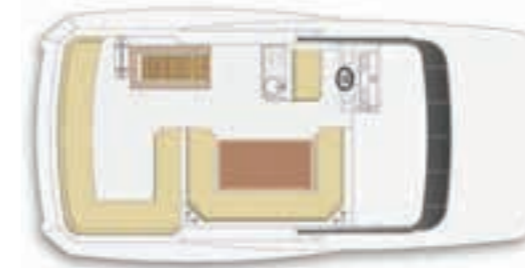

NOMAD

YACHTS

NOMAD 55

The Nomad 55 has introduced a new level of long-range cruising. Offering unprecedented cabin accommodation in its lower deck, panoramic views from the main deck and numerous seating capacity on the fly-bridge, the Nomad 55 is in a class of its own.

Guest Cabin

Bow Seating

Fly-bridge

Aft Seating Area

DECK PLANS

FLY-BRIDGE OPTION 1

FLY-BRIDGE OPTION 2

MAIN DECK

LOWER DECK

TECHNICAL SPECIFICATIONS

LENGTH OVERALL	: 57 ft 9 in (17.60 m)	ACCOMMODATION	: 4 Cabins (6 Berths)
BEAM	: 16 ft 3 in (5.00 m)		: 1 Crew Cabin (2 Berths)
DRAFT	: 4 ft 5 in (1.30 m)	HEADS	: 3 Guest Heads + 1 Crew Head
DISPLACEMENT	: 28 t Approx.	GENERATOR	: 20 kW, 50 Hz
FUEL CAPACITY	: 820 US gal (3,100 liters)	POWER OPTIONS	: 2 x 800 hp
WATER CAPACITY	: 150 US gal (570 liters)		: 2 x 690 hp
BLACK WATER CAPACITY	: 40 US gal (150 liters)		
GREY WATER CAPACITY	: 20 US gal (75 liters)		