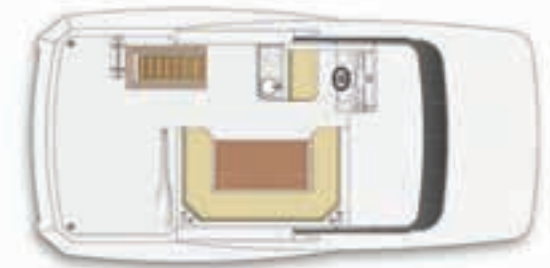

NOMAD

YACHTS

NOMAD 55

The Nomad 55 has introduced a new level of long-range cruising. Offering unprecedented cabin accommodation in its lower deck, panoramic views from the main deck and numerous seating capacity on the fly-bridge, the Nomad 55 is in a class of its own.

Guest Cabin

Bow Seating

Fly-bridge

Aft Seating Area

DECK PLANS

FLY-BRIDGE OPTION 1

FLY-BRIDGE OPTION 2

MAIN DECK

LOWER DECK

TECHNICAL SPECIFICATIONS

LENGTH OVERALL	: 57 ft 9 in (17.60 m)	ACCOMMODATION	: 4 Cabins (6 Berths)
BEAM	: 16 ft 3 in (5.00 m)		: 1 Crew Cabin (2 Berths)
DRAFT	: 4 ft 5 in (1.30 m)	HEADS	: 3 Guest Heads + 1 Crew Head
DISPLACEMENT	: 28 t Approx.	GENERATOR	: 20 kW, 50 Hz
FUEL CAPACITY	: 820 US gal (3,100 liters)	POWER OPTIONS	: 2 x 800 hp
WATER CAPACITY	: 150 US gal (570 liters)		: 2 x 690 hp
BLACK WATER CAPACITY	: 40 US gal (150 liters)		
GREY WATER CAPACITY	: 20 US gal (75 liters)		