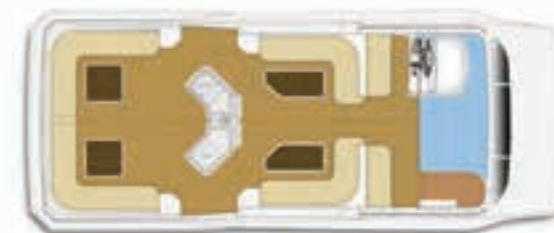

Bow Seating

Fly-bridge

Aft Seating Area

DECK PLANS

FLY-BRIDGE OPTION 1

FLY-BRIDGE OPTION 2

MAIN DECK

LOWER DECK

TECHNICAL SPECIFICATIONS

LENGTH OVERALL	: 75 ft (22.80 m)	ACCOMMODATION	: 4 Staterooms (8 Berths)
BEAM	: 19 ft 9 in (6.00 m)		: 2 Crew Cabins (4 Berths)
DRAFT	: 4 ft 7 in (1.40 m)	BATHROOMS	: 4 En Suite + 2 Crew + 1 Day Head
DISPLACEMENT	: 62 t Approx.	GENERATOR	: 33 kW, 50 Hz
FUEL CAPACITY	: 2,000 US gal (7,570 l)	POWER OPTIONS	: 2 x 1,550 hp
WATER CAPACITY	: 340 US gal (1,280 l)		: 2 x 1,200 hp
BLACK WATER CAPACITY	: 95 US gal (360 l)		: 2 x 715 hp
GREY WATER CAPACITY	: 95 US gal (360 l)		