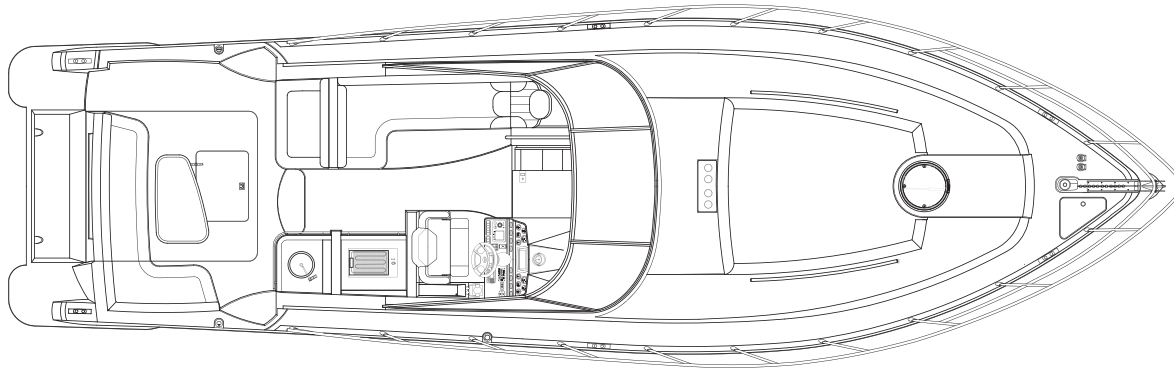

ORYX 27

ORYX 36

ORYX 42

ORYX 43 FLY

ORYX 42

Saloon

Main deck

Lower deck

## Specifications :

Length overall : 42 ft (12.80 m)  
 Beam : 12 ft 4 in (3.80 m)  
 Draft : 2 ft 3 in (0.70 m)  
 Fuel tank capacity : 300 US gal (1,140 l)  
 Water tank capacity : 50 US gal (190 l)

Accomodation : Owner's cabin (2 berths)  
 Guest cabin (2 berths)  
 Head : 1  
 Maximum recommended hp : 900 hp