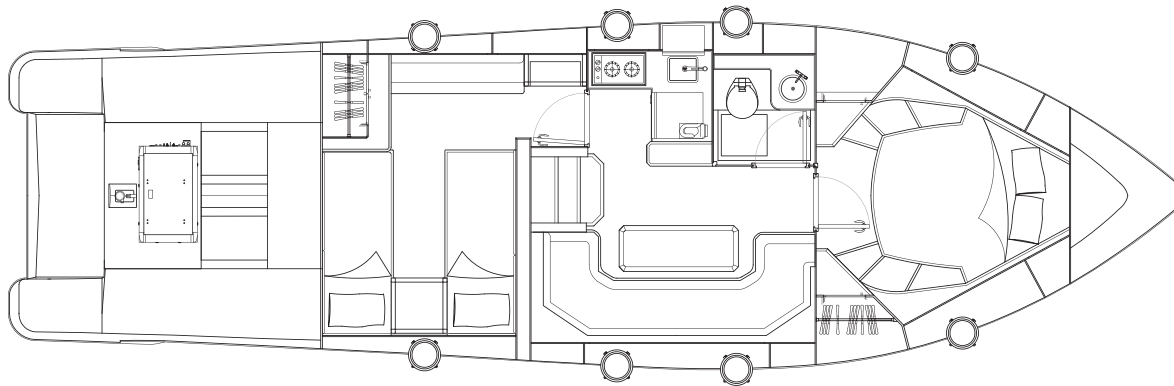

ORYX 27

ORYX 36

ORYX 42

ORYX 43 FLY

ORYX 42

Saloon

Main deck

Lower deck

## Specifications :

Length overall : 42 ft (12.80 m)  
 Beam : 12 ft 4 in (3.80 m)  
 Draft : 2 ft 3 in (0.70 m)  
 Fuel tank capacity : 300 US gal (1,140 l)  
 Water tank capacity : 50 US gal (190 l)

Accomodation : Owner's cabin (2 berths)  
 Guest cabin (2 berths)  
 Head : 1  
 Maximum recommended hp : 900 hp